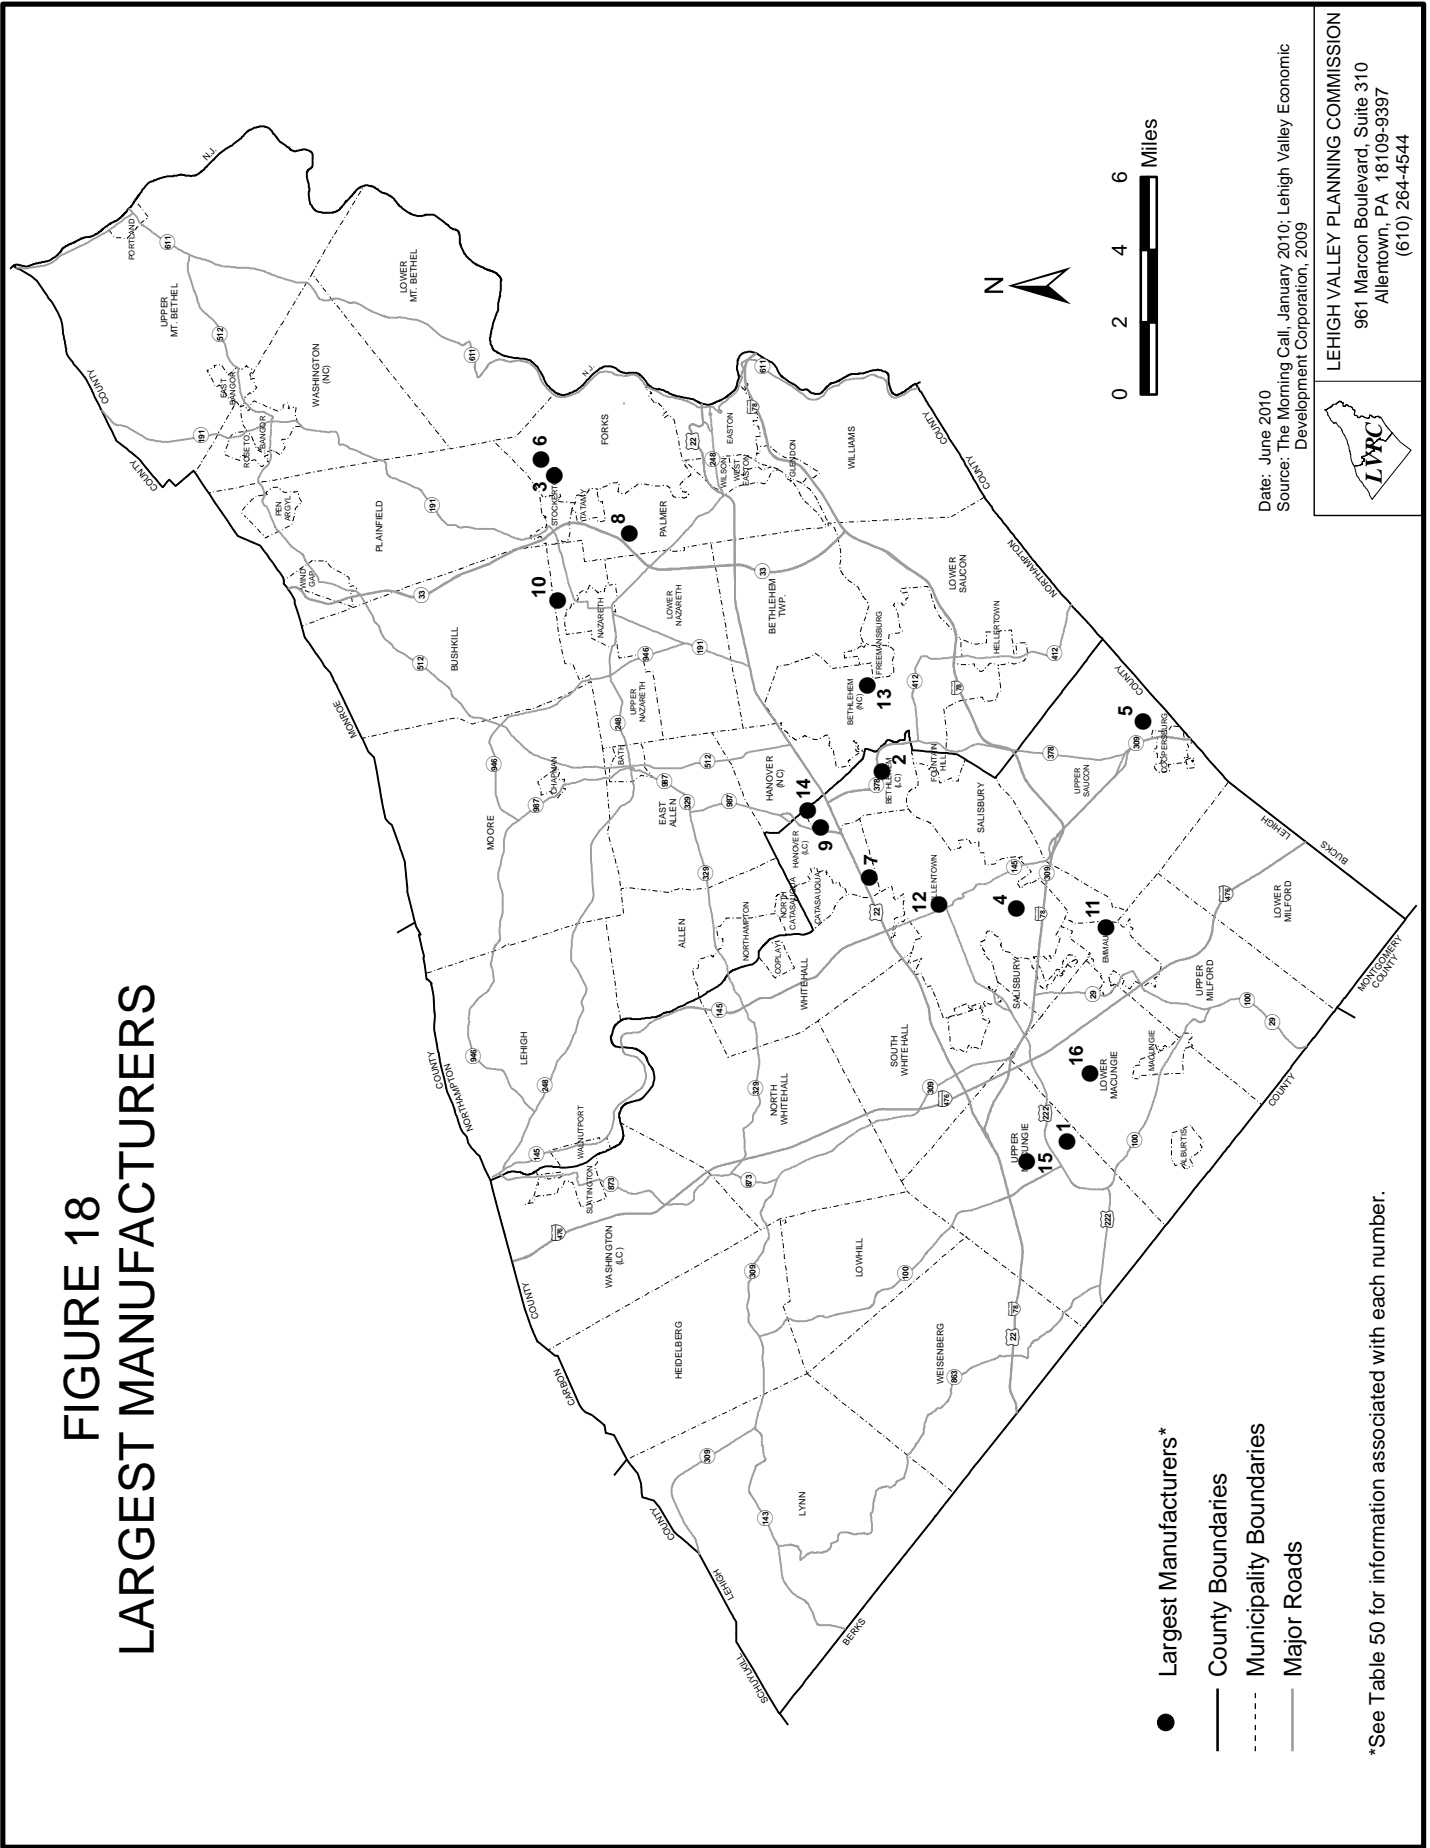

TABLE 50
LARGEST MANUFACTURERS
(as of January 2010)

Map No. (see Figure 18)	Establishment Name	Products	Employees
1	Air Products and Chemicals	Industrial gases and chemicals	3,707
2	B. Braun	Disposable surgical and medical supplies	1,945
3	Crayola	Crayons, markers, etc.	1,133
4	Mack Trucks	Heavy-duty trucks and related components	1,100
5	Lutron Electronics	Lighting control devices	1,100*
6	Victaulic Co.	Pipe couplings, fittings and castings	867
7	LSI (formerly (Agere)	Electronic components	840
8	Majestic Athletic	Athletic wear, sweat suits, jackets & team uniforms, licensed apparel	725
9	Bosch Rexroth	Industrial hydraulic components and systems	560
10	C.F. Martin and Company	Musical instruments	551
11	Rodale	Book, periodical and magazine publishing	534
12	The Morning Call	Newspaper publishing and printing	527
13	Just Born	Candy	500
14	F. L. Smidth & Co.	Mining equipment	500-999
15	Kraft Foods, Inc.	Food production	500-999
16	Day-Timers, Inc.	Planners and organizers	500-999

* = estimate

Note: Employee figures reflect all facilities, divisions and subsidiaries of listed company within Lehigh and Northampton counties.

Sources: *The Morning Call, Inc., copyright 01/17/10 and Lehigh Valley Economic Development Corporation, December 28, 2009.*

FIGURE 18 LARGEST MANUFACTURERS

- Largest Manufacturers*
- County Boundaries
- - - Municipality Boundaries
- Major Roads

*See Table 50 for information associated with each number.

Date: June 2010
 Source: The Morning Call, January 2010; Lehigh Valley Economic Development Corporation, 2009