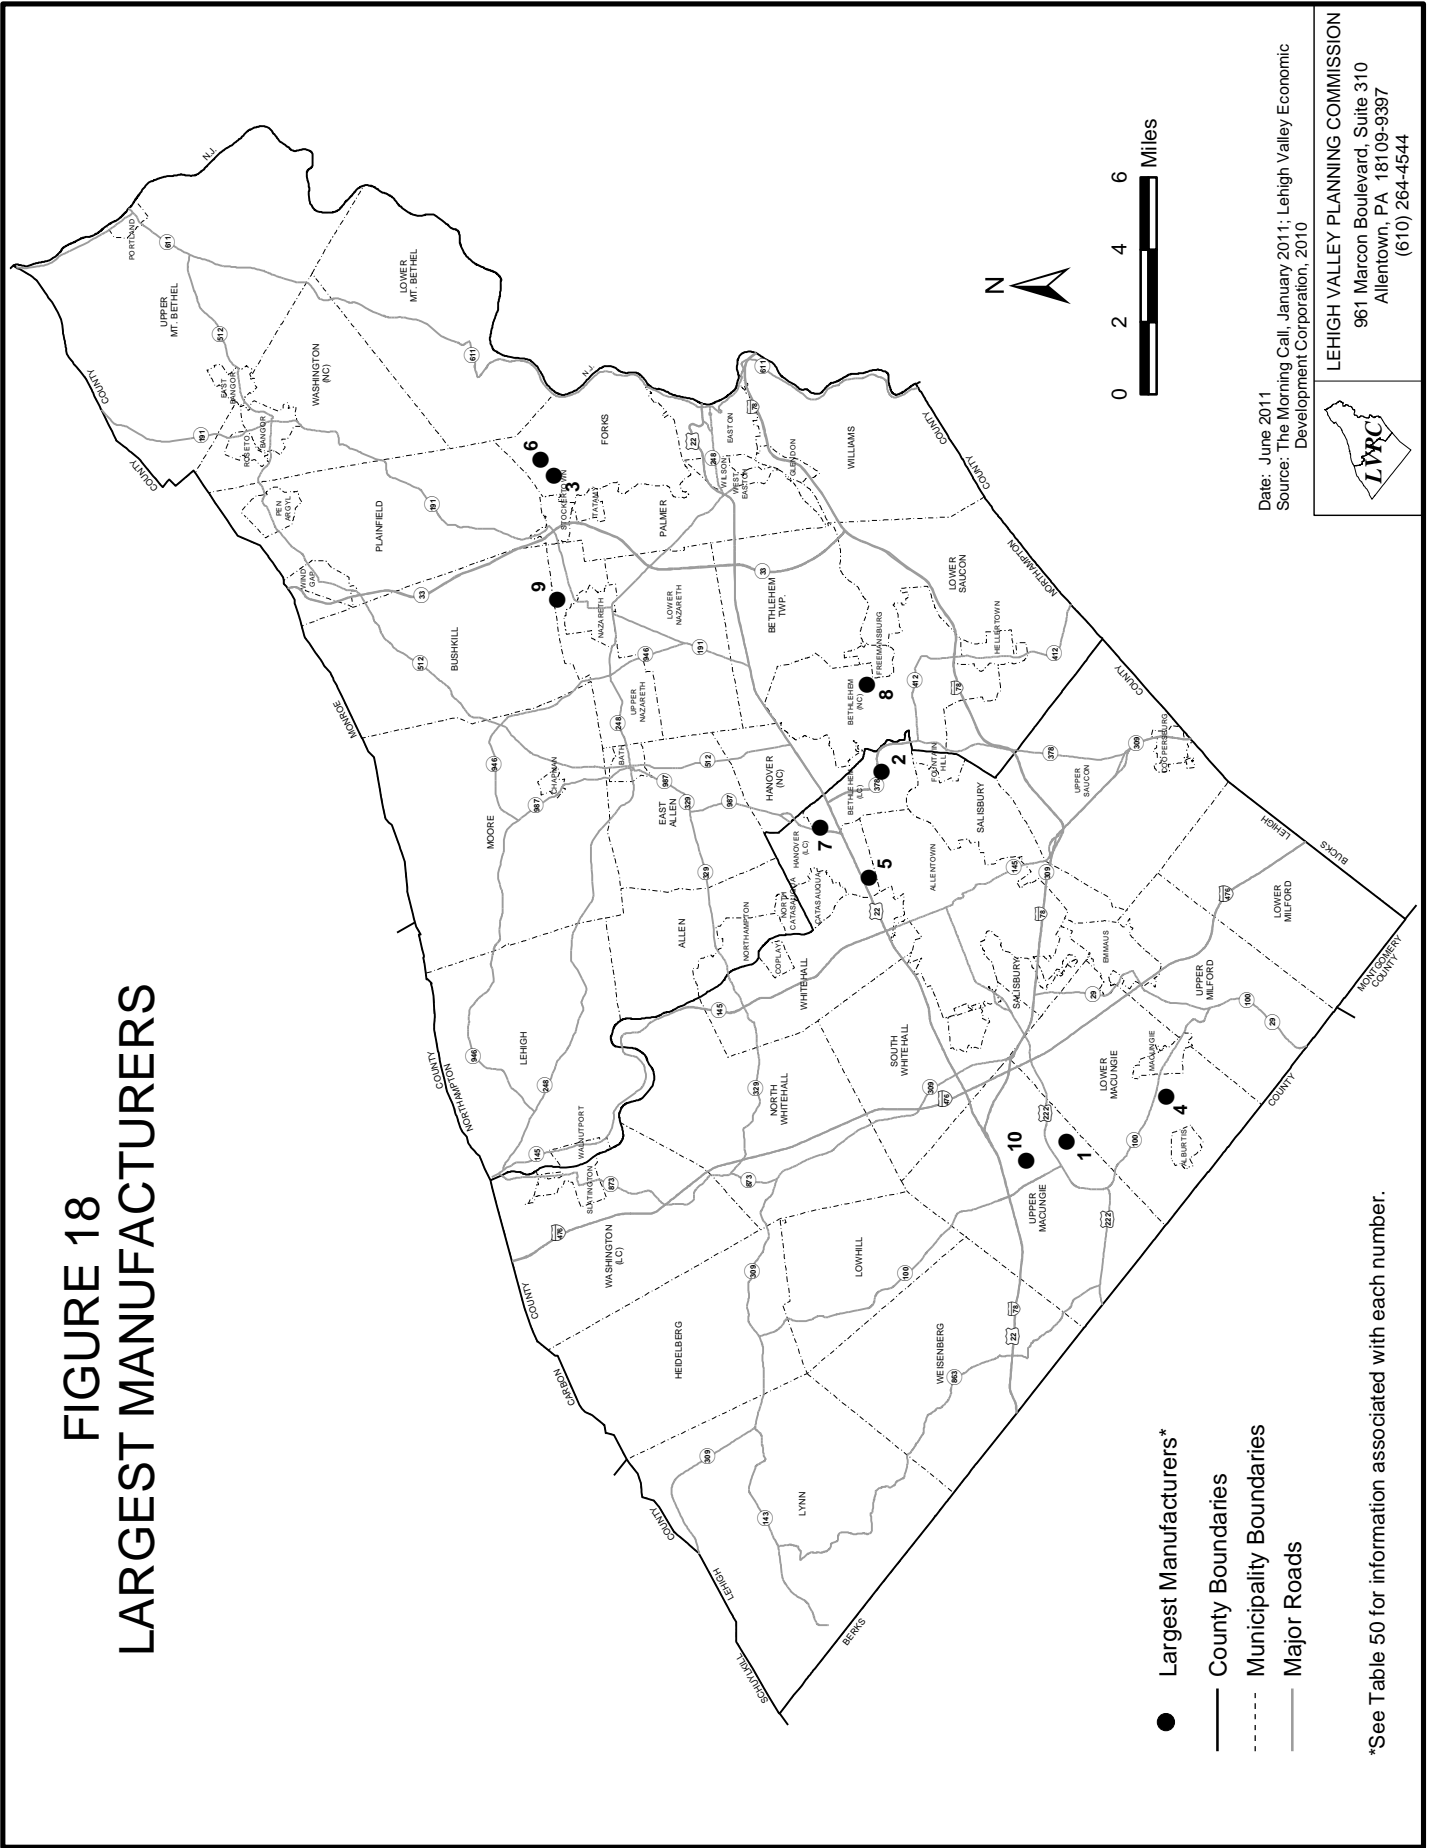

TABLE 50
LARGEST MANUFACTURERS
(as of December 2010)

Map No. (see Figure 18)	Establishment Name	Products	Employees
1	Air Products and Chemicals	Industrial gases and chemicals	3,417*
2	B. Braun	Disposable surgical and medical supplies	1,931*
3	Crayola	Crayons, markers, etc.	1,165*
4	Mack Trucks	Heavy-duty trucks and related components	1,150*
5	LSI (formerly Agere)	Electronic components	803*
6	Victaulic Co.	Pipe couplings, fittings and castings	800*
7	Bosch Rexroth	Industrial hydraulic components and systems	600**
8	Just Born	Candy	500**
9	C.F. Martin and Company	Musical instruments	486**
10	Kraft Foods, Inc.	Food production	350**

Note: Employee figures reflect all facilities, divisions and subsidiaries of listed company within Lehigh and Northampton counties.

Sources: **The Morning Call, Inc., copyright 02/20/11*

***Eastern Pennsylvania Business Journal 2011 Book of Lists*

FIGURE 18 LARGEST MANUFACTURERS

- Largest Manufacturers*
- County Boundaries
- - - Municipality Boundaries
- Major Roads

*See Table 50 for information associated with each number.

Date: June 2011
 Source: The Morning Call, January 2011; Lehigh Valley Economic Development Corporation, 2010