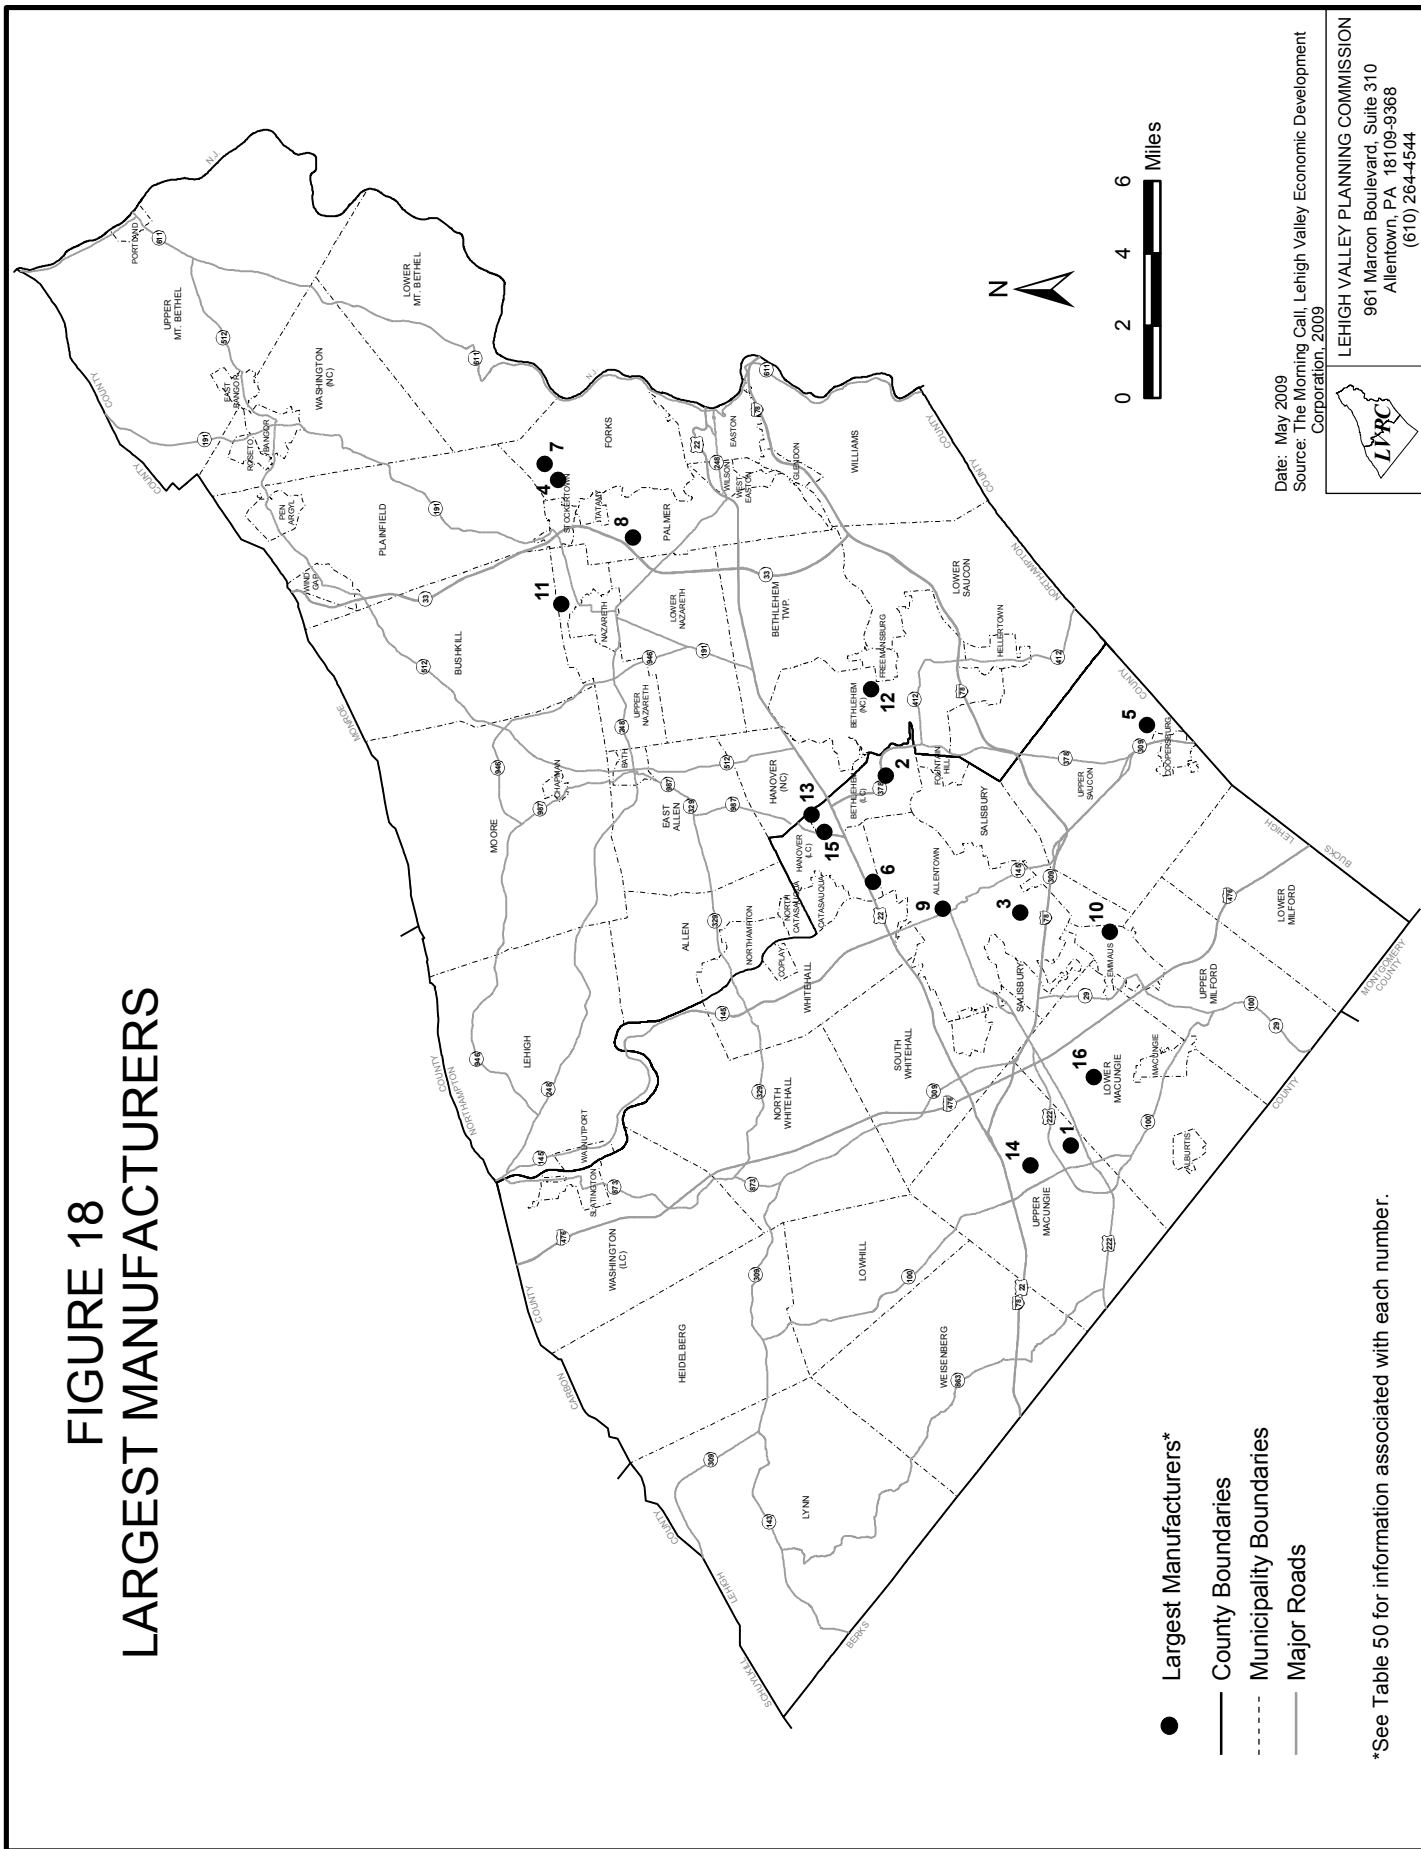

**TABLE 50
LARGEST MAUFACTURERS**

Map No. (see Figure 18)	Establishment Name	Products	Employees
1	Air Products and Chemicals, Inc.	Industrial gases and chemicals	4,117
2	B. Braun Medical Inc.	Disposable surgical and medical supplies	1,937
3	Mack Trucks, Inc.	Heavy-duty trucks and related components	1,500
4	Crayola	Crayons, markers, etc.	1,152
5	Lutron Electronics Co.	Lighting control devices	1,100*
6	LSI Corp. (formerly (Agere)	Electronic components	950
7	Victaulic Co.	Pipe couplings, fittings and castings	947
8	Majestic Athletic	Athletic wear, sweat suits, jackets & team uniforms, licensed apparel	700
9	The Morning Call, Inc.	Newspaper publishing and printing	695
10	Rodale	Book, periodical and magazine publishing	563
11	C.F. Martin and Company, Inc.	Musical instruments	527
12	Just Born, Inc.	Candy	525
13	F. L. Smidth & Co.	Mining equipment	500-999
14	Kraft Foods, Inc.	Food production	500-999
15	Bosch Rexroth Corporation	Industrial hydraulic components and systems	500-999
16	Day-Timers, Inc.	Planners and organizers	500-999

* = estimate

Note: Employee figures reflect all facilities, divisions and subsidiaries of listed company within Lehigh and Northampton counties.

Sources: *The Morning Call, Inc., copyright 01/18/09 and Lehigh Valley Economic Development Corporation, 2009.*

FIGURE 18 LARGEST MANUFACTURERS

- Largest Manufacturers*
- County Boundaries
- - - Municipality Boundaries
- Major Roads

*See Table 50 for information associated with each number.

Date: May 2009
 Source: The Morning Call, Lehigh Valley Economic Development Corporation, 2009