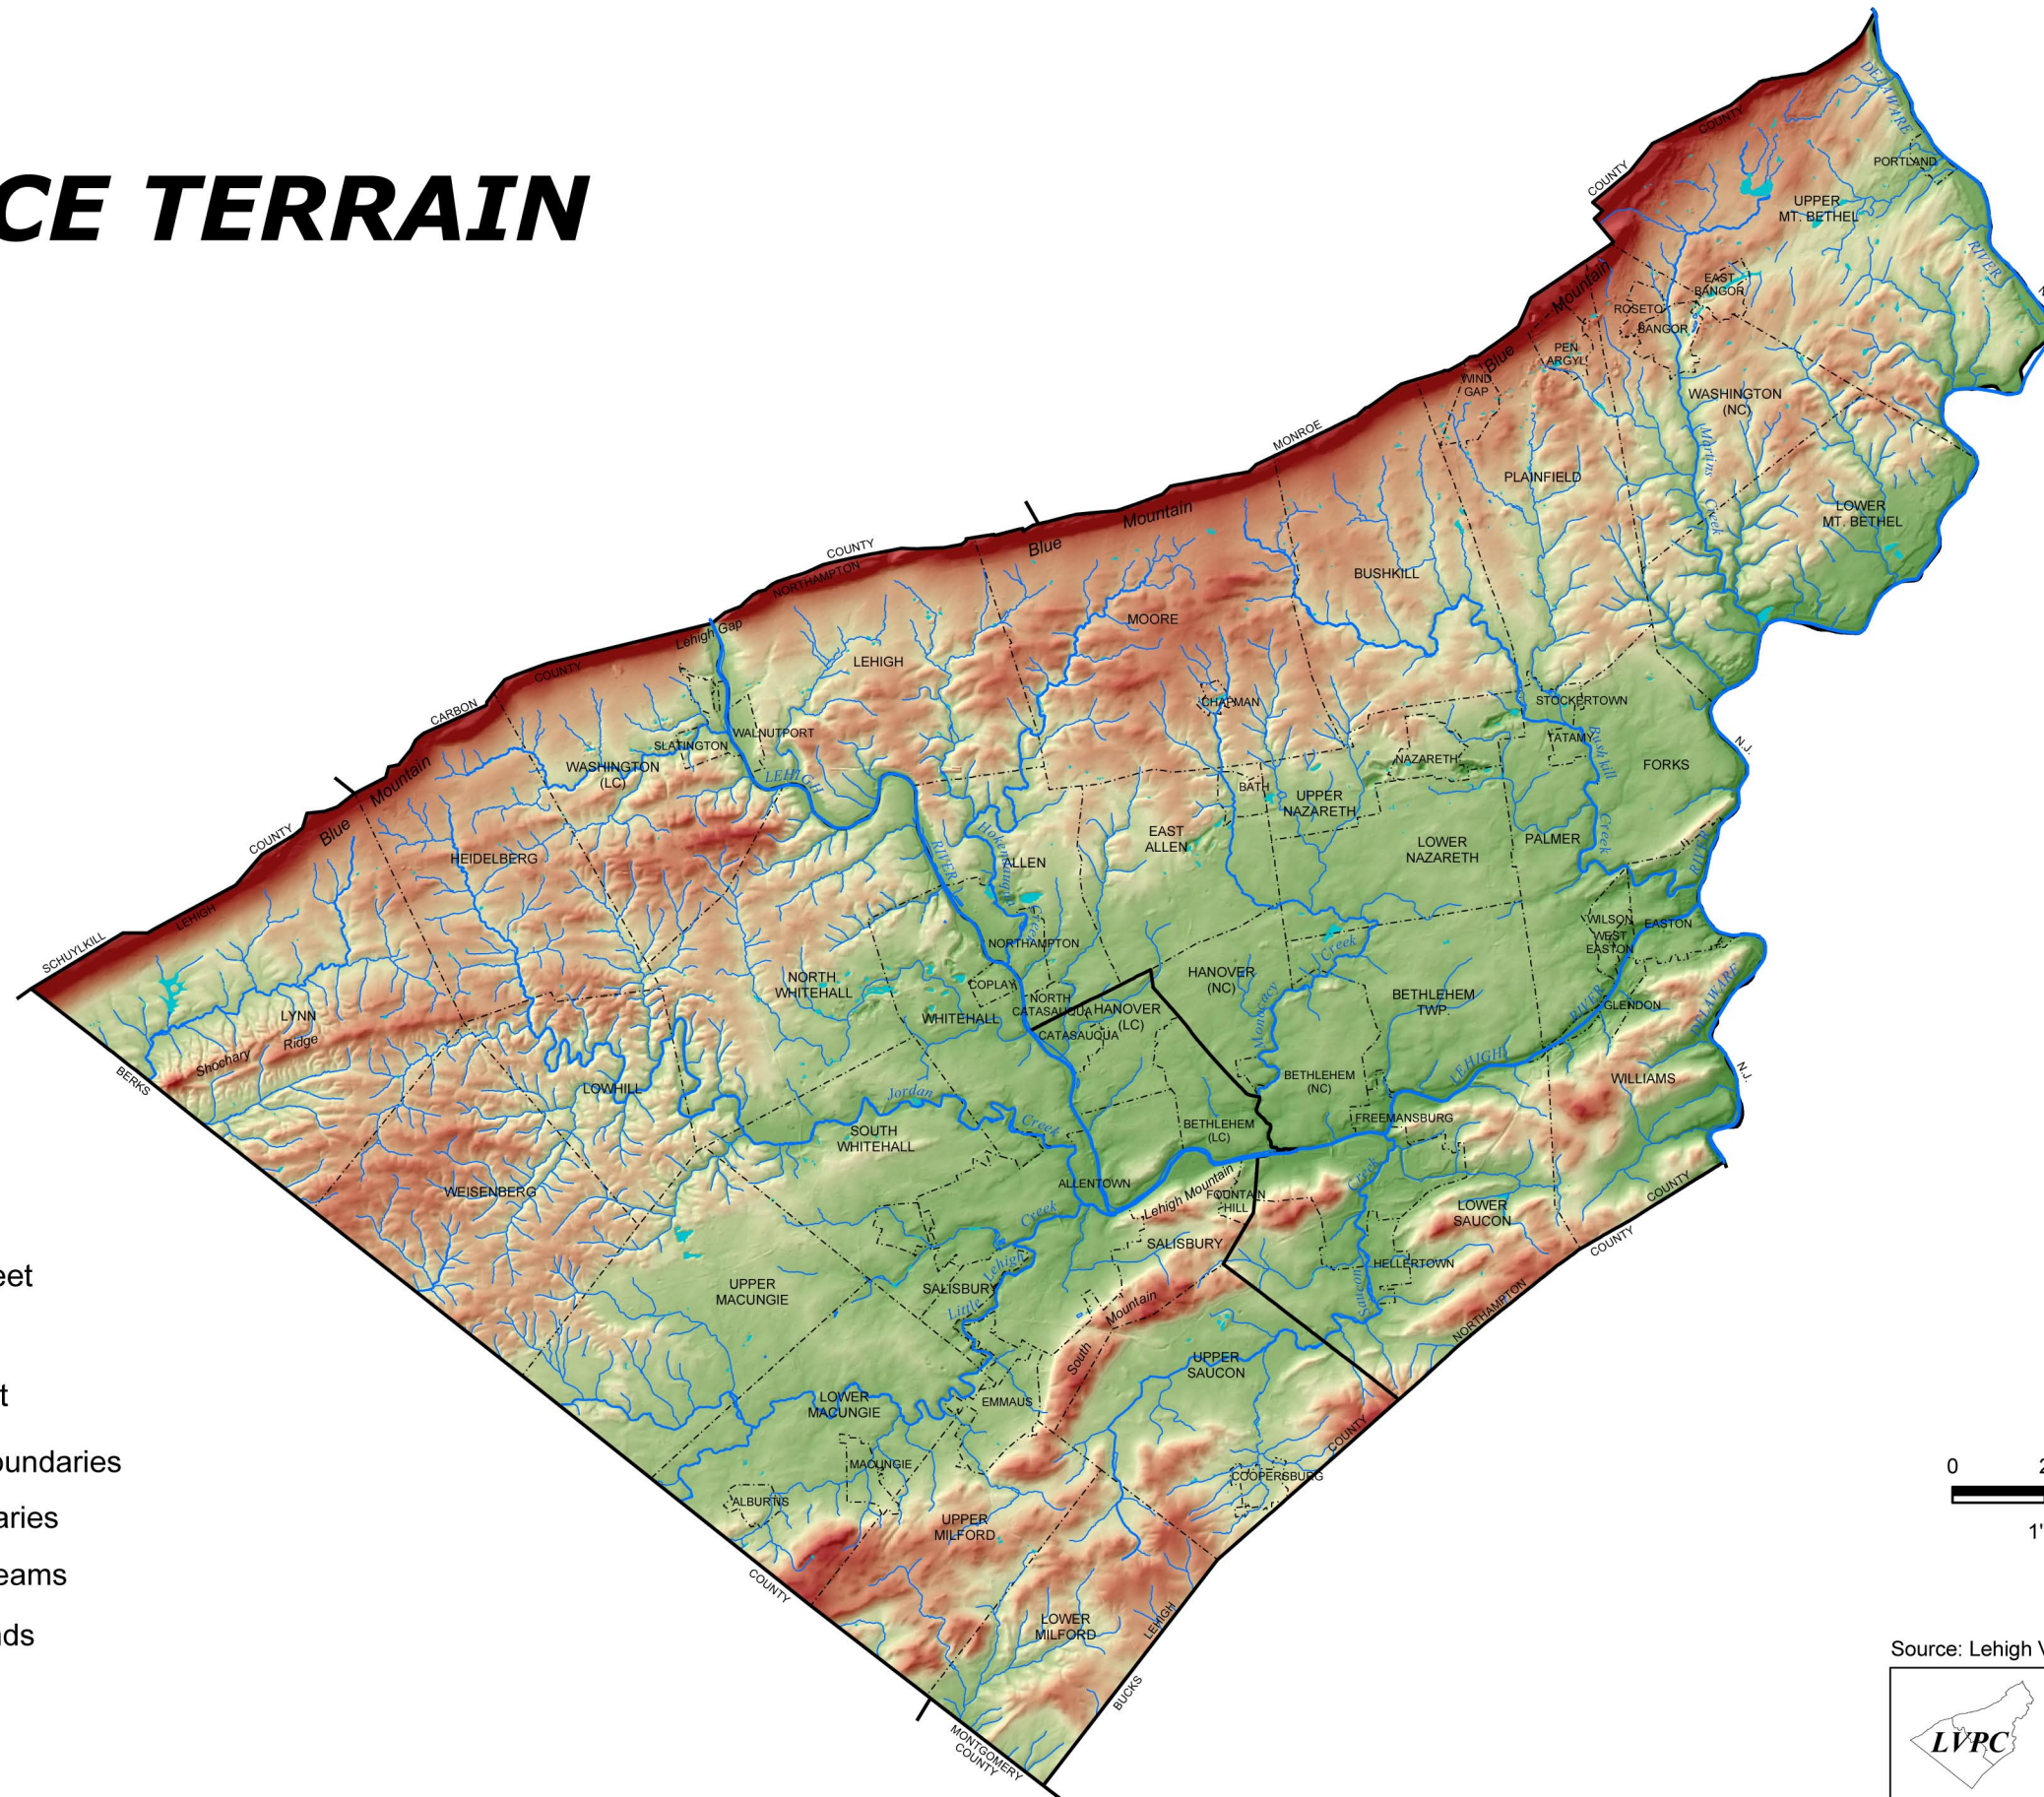

SURFACE TERRAIN

Elevation Value

- Municipality Boundaries
- County Boundaries
- Rivers and Streams
- Lakes and Ponds

Source: Lehigh Valley Planning Commission

LEHIGH VALLEY PLANNING COMMISSION
 961 Marcon Boulevard, Suite 310
 Allentown, PA 18109-9397
 (610) 264-4544