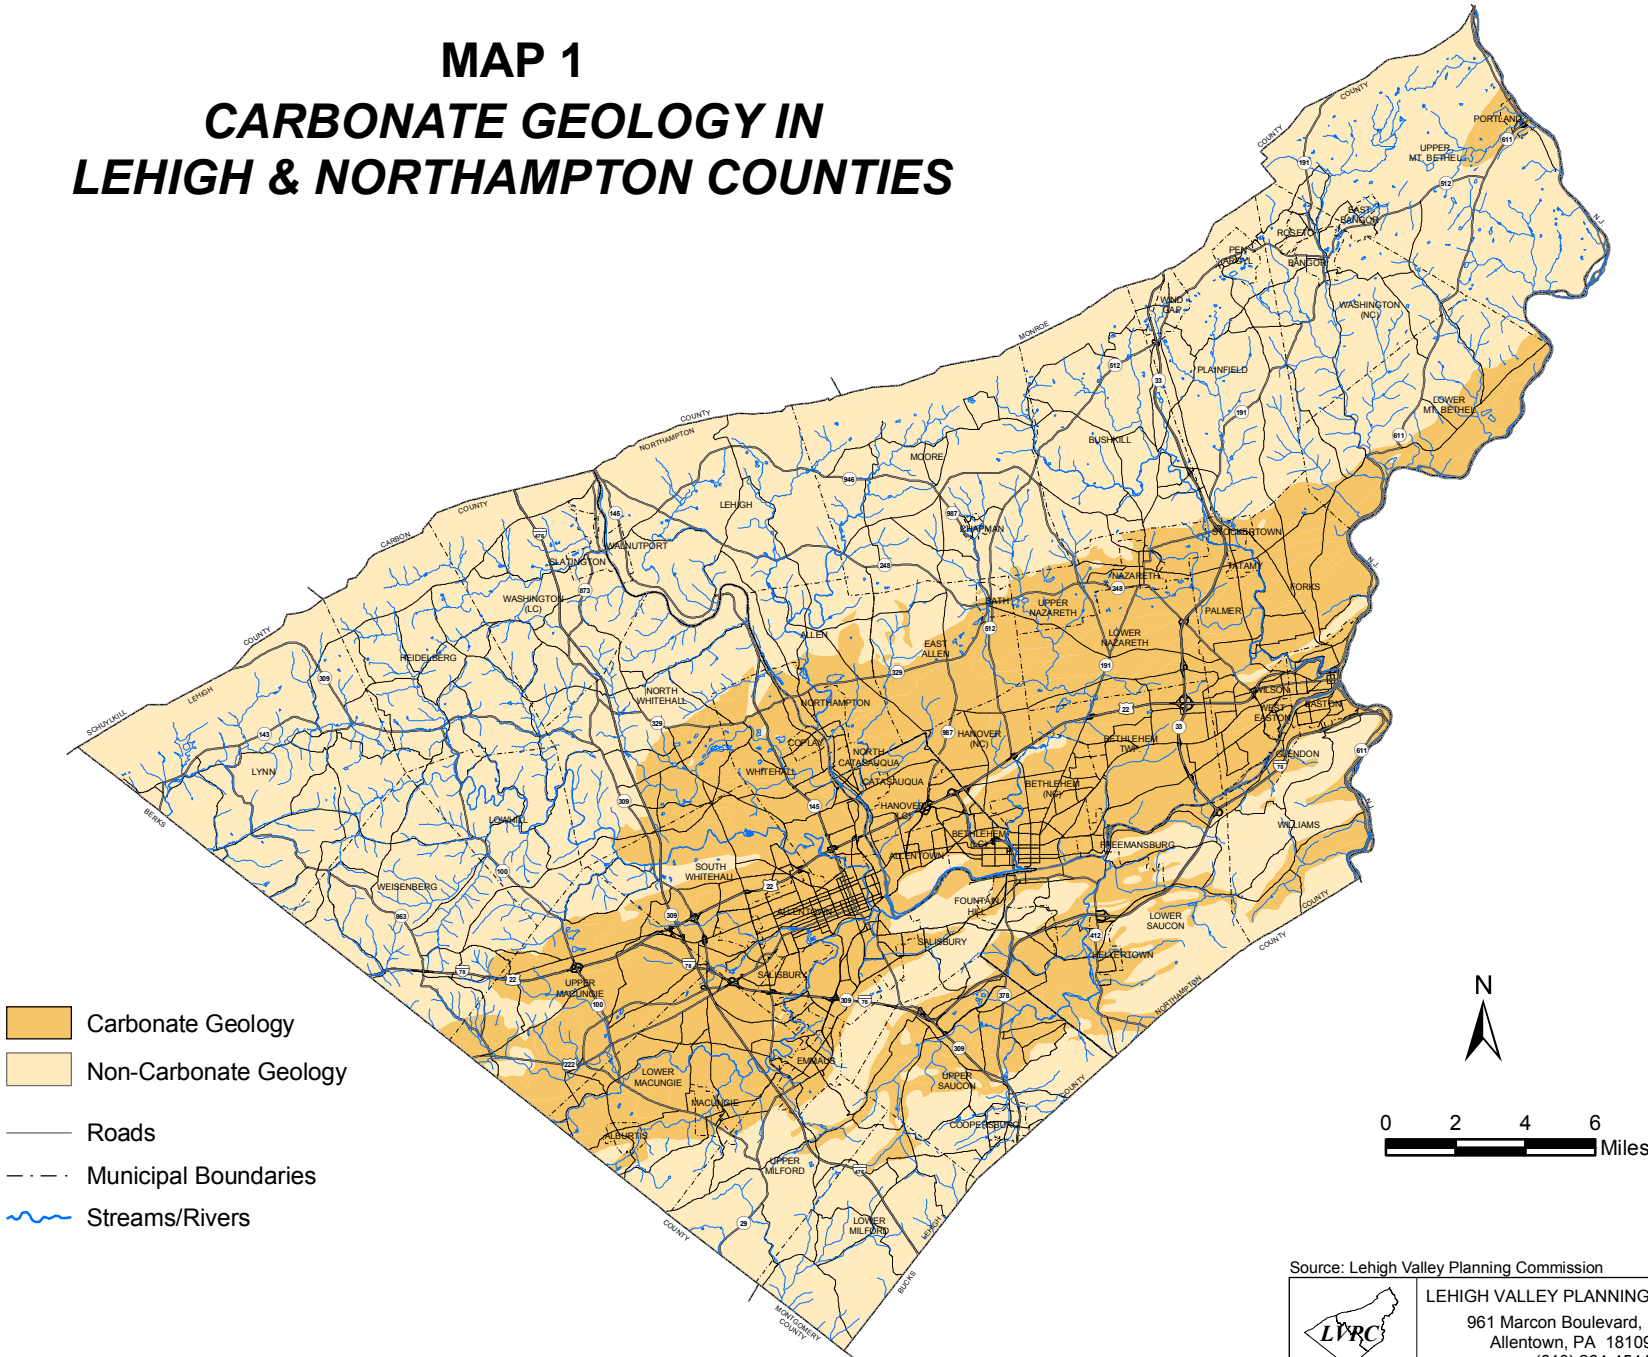

MAP 1 CARBONATE GEOLOGY IN LEHIGH & NORTHAMPTON COUNTIES

1-3

- Carbonate Geology
- Non-Carbonate Geology
- Roads
- Municipal Boundaries
- Streams/Rivers

Source: Lehigh Valley Planning Commission

LEHIGH VALLEY PLANNING COMMISSION
 961 Marcon Boulevard, Suite 310
 Allentown, PA 18109-9368
 (610) 264-4544